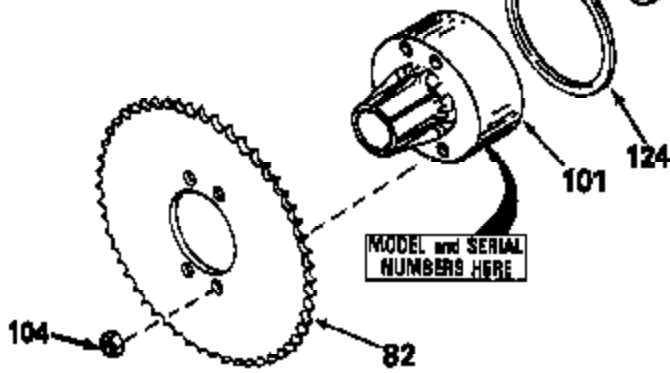

JOIST

SICHER IST DAS:
DAS ORIGINAL

47	48
47A	48A
47B	48B
47C	48C
47D	48D
47E	48E
47H	48H
47L	48L

47M	48M
47P	48P
47R	48R
47V	48V
47W	48W
47X	48X

Ref #	Part Number	Qty	Description
13	778067		Gear, Bevel (16 teeth)
14	778068		Gear, Pinion (16 teeth)
17	786040		Pin, Drive
26	788038		Ring, Retaining
31A	780096		Washer, Thrust
31	780001		Washer (3/4" ID x 1-1/2" OD x 1/16" t hick)
47W	774086		Axle (13-7/16" long)
48W	774085		Axle (14-5/16" long)
82	786043		Sprocket. No Teeth 54. O.D. 8.823
82	786051		Sprocket. No Teeth 60. O.D. 9.841
82	786070		Sprocket. No Teeth 48. O.D. 7.920
82	786041A		Sprocket. No Teeth 45. O.D. 7.389
82	786042	100-102	Sprocket. No Teeth 40. O.D. 6.650
90	788067B	Peerless	Grease (32 oz. bottle Bentonite greas e)
101	774073		Differential Carrier Hsg (Incl. 137)
102	774073		Differential Carrier Hsg (Incl. 139)
103	792041		Screw, 5/16-18 x 3-3/4"
104	792042		Nut, Lock, 5/16-18 (Use as required)
104A	792061		Washer, Flat, 5/16"
137	780077		Bushing (3/4" ID x 1-1/16" OD x 2-1/1 6" long)
139	780077		Bushing (3/4 ID x 1-1/16" OD x 2-1/16 " long)