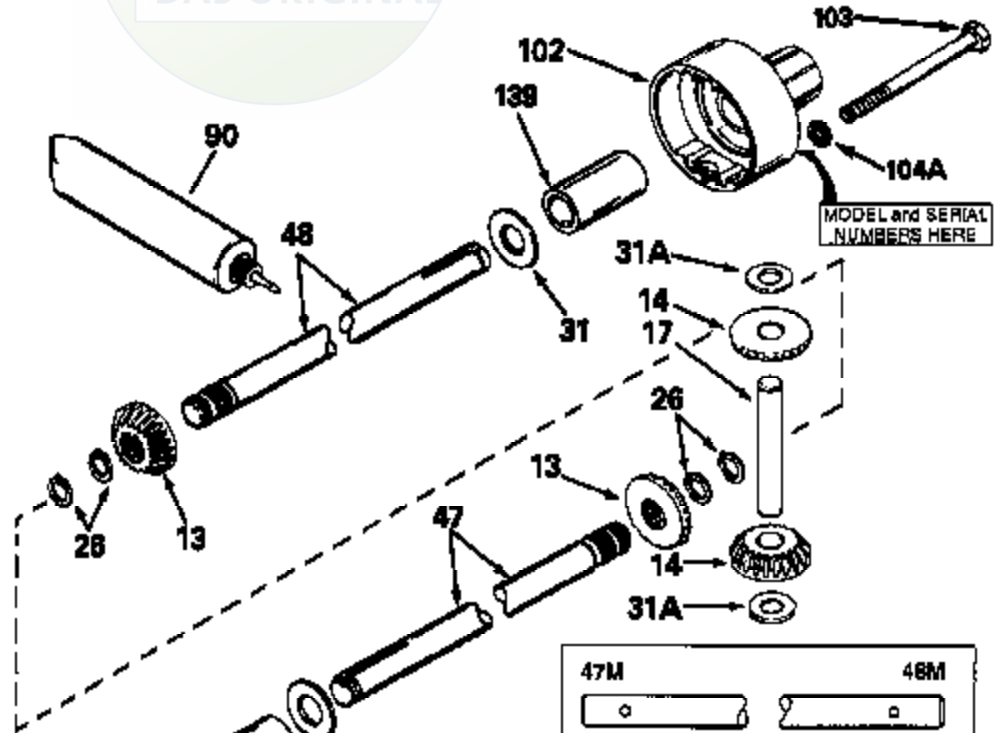

JOIST

SICHER IST DAS:
DAS ORIGINAL

47	48
47A	48A
47B	48B
47C	48C
47D	48D
47E	48E
47H	48H
47L	48L

47M	48M
47P	48P
47R	48R
47V	48V
47W	48W
47X	48X

Ref #	Part Number	Qty	Description
13	778067		Gear, Bevel (16 teeth)
14	778068		Gear, Pinion (16 teeth)
17	786040		Pin, Drive
26	788038		Ring, Retaining
31A	780096		Washer, Thrust
31	780001		Washer (3/4" ID x 1-1/2" OD x 1/16" t hick)
47W	774086		Axle (13-7/16" long)
48W	774085		Axle (14-5/16" long)
82	786043		Sprocket. No Teeth 54. O.D. 8.823
82	786051		Sprocket. No Teeth 60. O.D. 9.841
82	786070		Sprocket. No Teeth 48. O.D. 7.920
82	786041A		Sprocket. No Teeth 45. O.D. 7.389
82	786042	100-102	Sprocket. No Teeth 40. O.D. 6.650
90	788067B	Peerless	Grease (32 oz. bottle Bentonite greas e)
101	774073		Differential Carrier Hsg (Incl. 137)
102	774073		Differential Carrier Hsg (Incl. 139)
103	792041		Screw, 5/16-18 x 3-3/4"
104	792042		Nut, Lock, 5/16-18 (Use as required)
104A	792061		Washer, Flat, 5/16"
137	780077		Bushing (3/4" ID x 1-1/16" OD x 2-1/1 6" long)
139	780077		Bushing (3/4 ID x 1-1/16" OD x 2-1/16 " long)